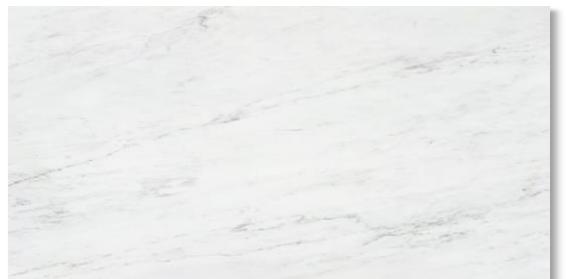

SALINA
DEKTON

TILE SURROUND

ARDOISE BLANC (M) 12"X24"
CENTURA

CALACATTA BORGHINI (M) 12"X24"
CENTURA

ETERNA NERO MARQUINA (M) 12"X24"
OLYMPIA

LEVEL A UPGRADE | TILE SURROUND

(G) – GLOSSY (H) – HONED (M) – MATTE (P) – POLISHED