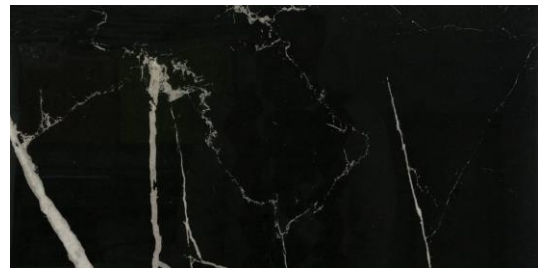

SALINA
DEKTON

TILE SURROUND

ARDOISE BLANC (M) 12"X24"
CENTURA

CALACATTA BORGHINI (M) 12"X24"
CENTURA

ETERNA NERO MARQUINA (M) 12"X24"
OLYMPIA

LEVEL A UPGRADE | TILE SURROUND

(G) – GLOSSY (H) – HONED (M) – MATTE (P) – POLISHED

LEVEL A UPGRADE |

TILE SURROUND

ETERNA VOLKAS WHITE (P) 12"x24"
OLYMPIA

FRAY WHITE (M) 12"x24"
OLYMPIA

PAROS LIGHT GREY (M) 12"x24"
CERATEC

SOCIAL WHITE (P) 12"x24"
CERATEC

VINTAGE DECORO 11 (M) 8"x8"
CENTURA