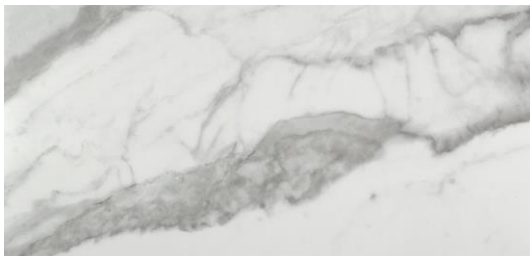

LEVEL A UPGRADE |

TILE SURROUND

ETERNA VOLKAS WHITE (P) 12"x24"
OLYMPIA

FRAY WHITE (M) 12"x24"
OLYMPIA

PAROS LIGHT GREY (M) 12"x24"
CERATEC

SOCIAL WHITE (P) 12"x24"
CERATEC

VINTAGE DECORO 11 (M) 8"x8"
CENTURA

(G) – GLOSSY (H) – HONED (M) – MATTE (P) – POLISHED

CLASSIC VINTAGE WHITE (M) 12"x24"
CENTURA

ETERNA CALACATTA GREY (P) 12"x24"
OLYMPIA

LEVEL B UPGRADE | TILE SURROUND

(G) – GLOSSY (H) – HONED (M) – MATTE (P) – POLISHED