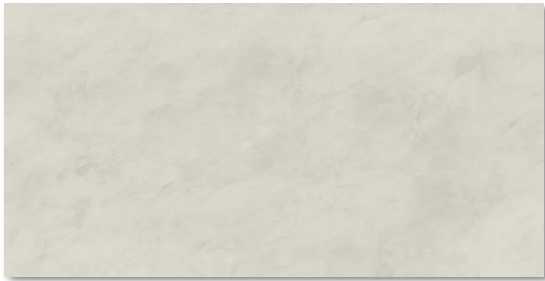

BANNAC BROWN GHOST WOOD

MDF PAINTED WHITE

SILVER GHOST WOOD

FLOATING SHELF | FIREPLACE

DEKTON

ALBARIUM
DEKTON

KELYA
DEKTON

REM
DEKTON

SALINA
DEKTON

TILE SURROUND

ARDOISE BLANC (M) 12"X24"
CENTURA

CALACATTA BORGHINI (M) 12"X24"
CENTURA

ETERNA NERO MARQUINA (M) 12"X24"
OLYMPIA

LEVEL A UPGRADE | TILE SURROUND

(G) – GLOSSY (H) – HONED (M) – MATTE (P) – POLISHED

LEVEL A UPGRADE |

TILE SURROUND

ETERNA VOLKAS WHITE (P) 12"x24"
OLYMPIA

FRAY WHITE (M) 12"x24"
OLYMPIA

PAROS LIGHT GREY (M) 12"x24"
CERATEC

SOCIAL WHITE (P) 12"x24"
CERATEC

VINTAGE DECORO 11 (M) 8"x8"
CENTURA