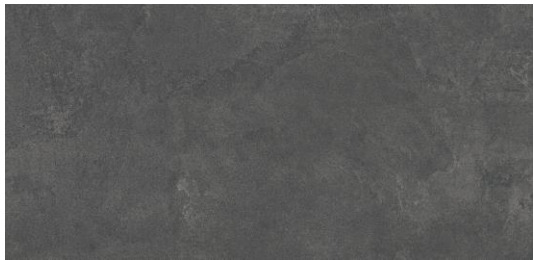

ESSENTIAL GRAFITO (M) 12"x24"
OLYMPIA